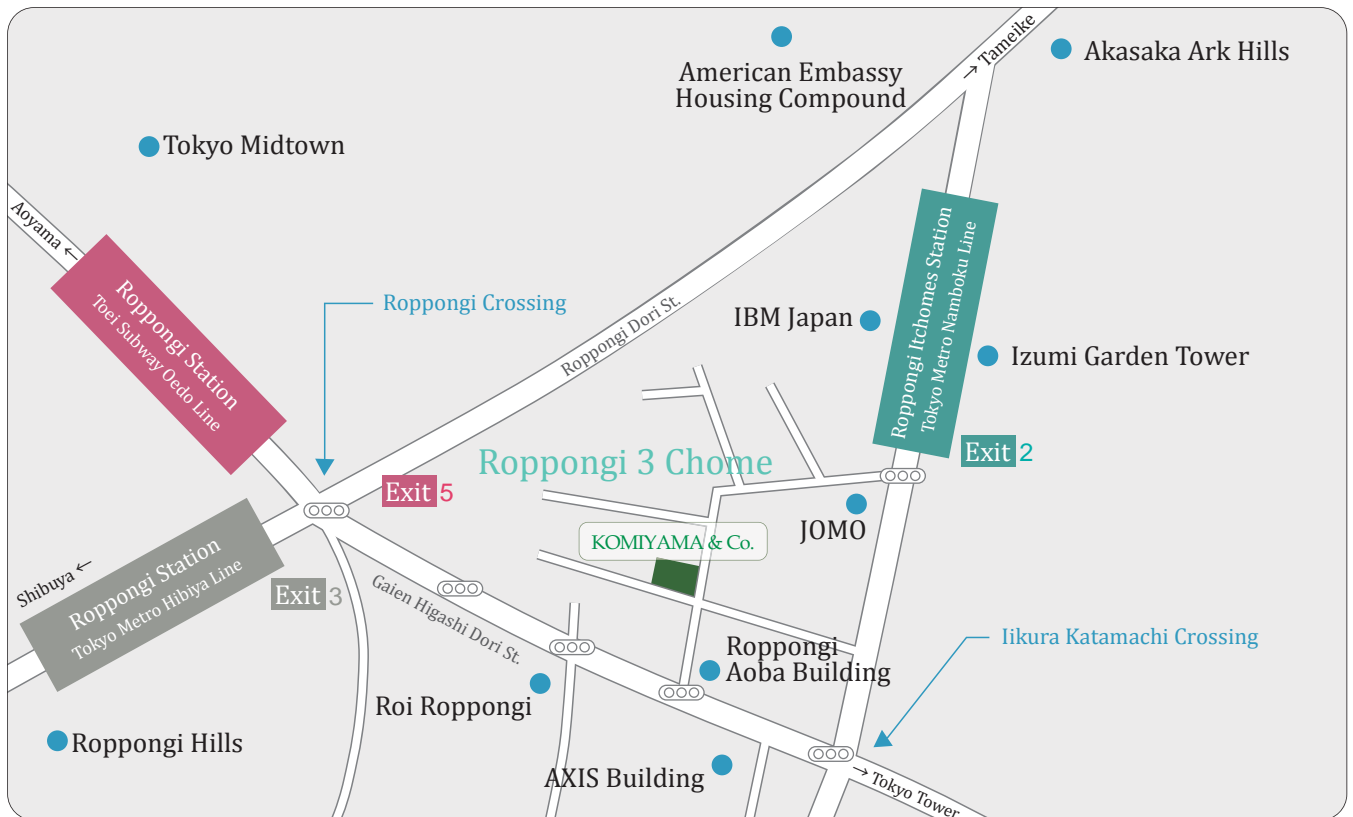

# Access to Our Office

- 4-minute on foot from Exit 2 at Roppongi Itchome Station (Tokyo Metro Namboku Line).
- 6-minute on foot from Exit 3 or 5, Roppongi Station (Tokyo Metro Hibiya-Line / Toei Subway Oedo Line)

\* If you would like to come to our office by your own car, a coin parking lot near our office is available.